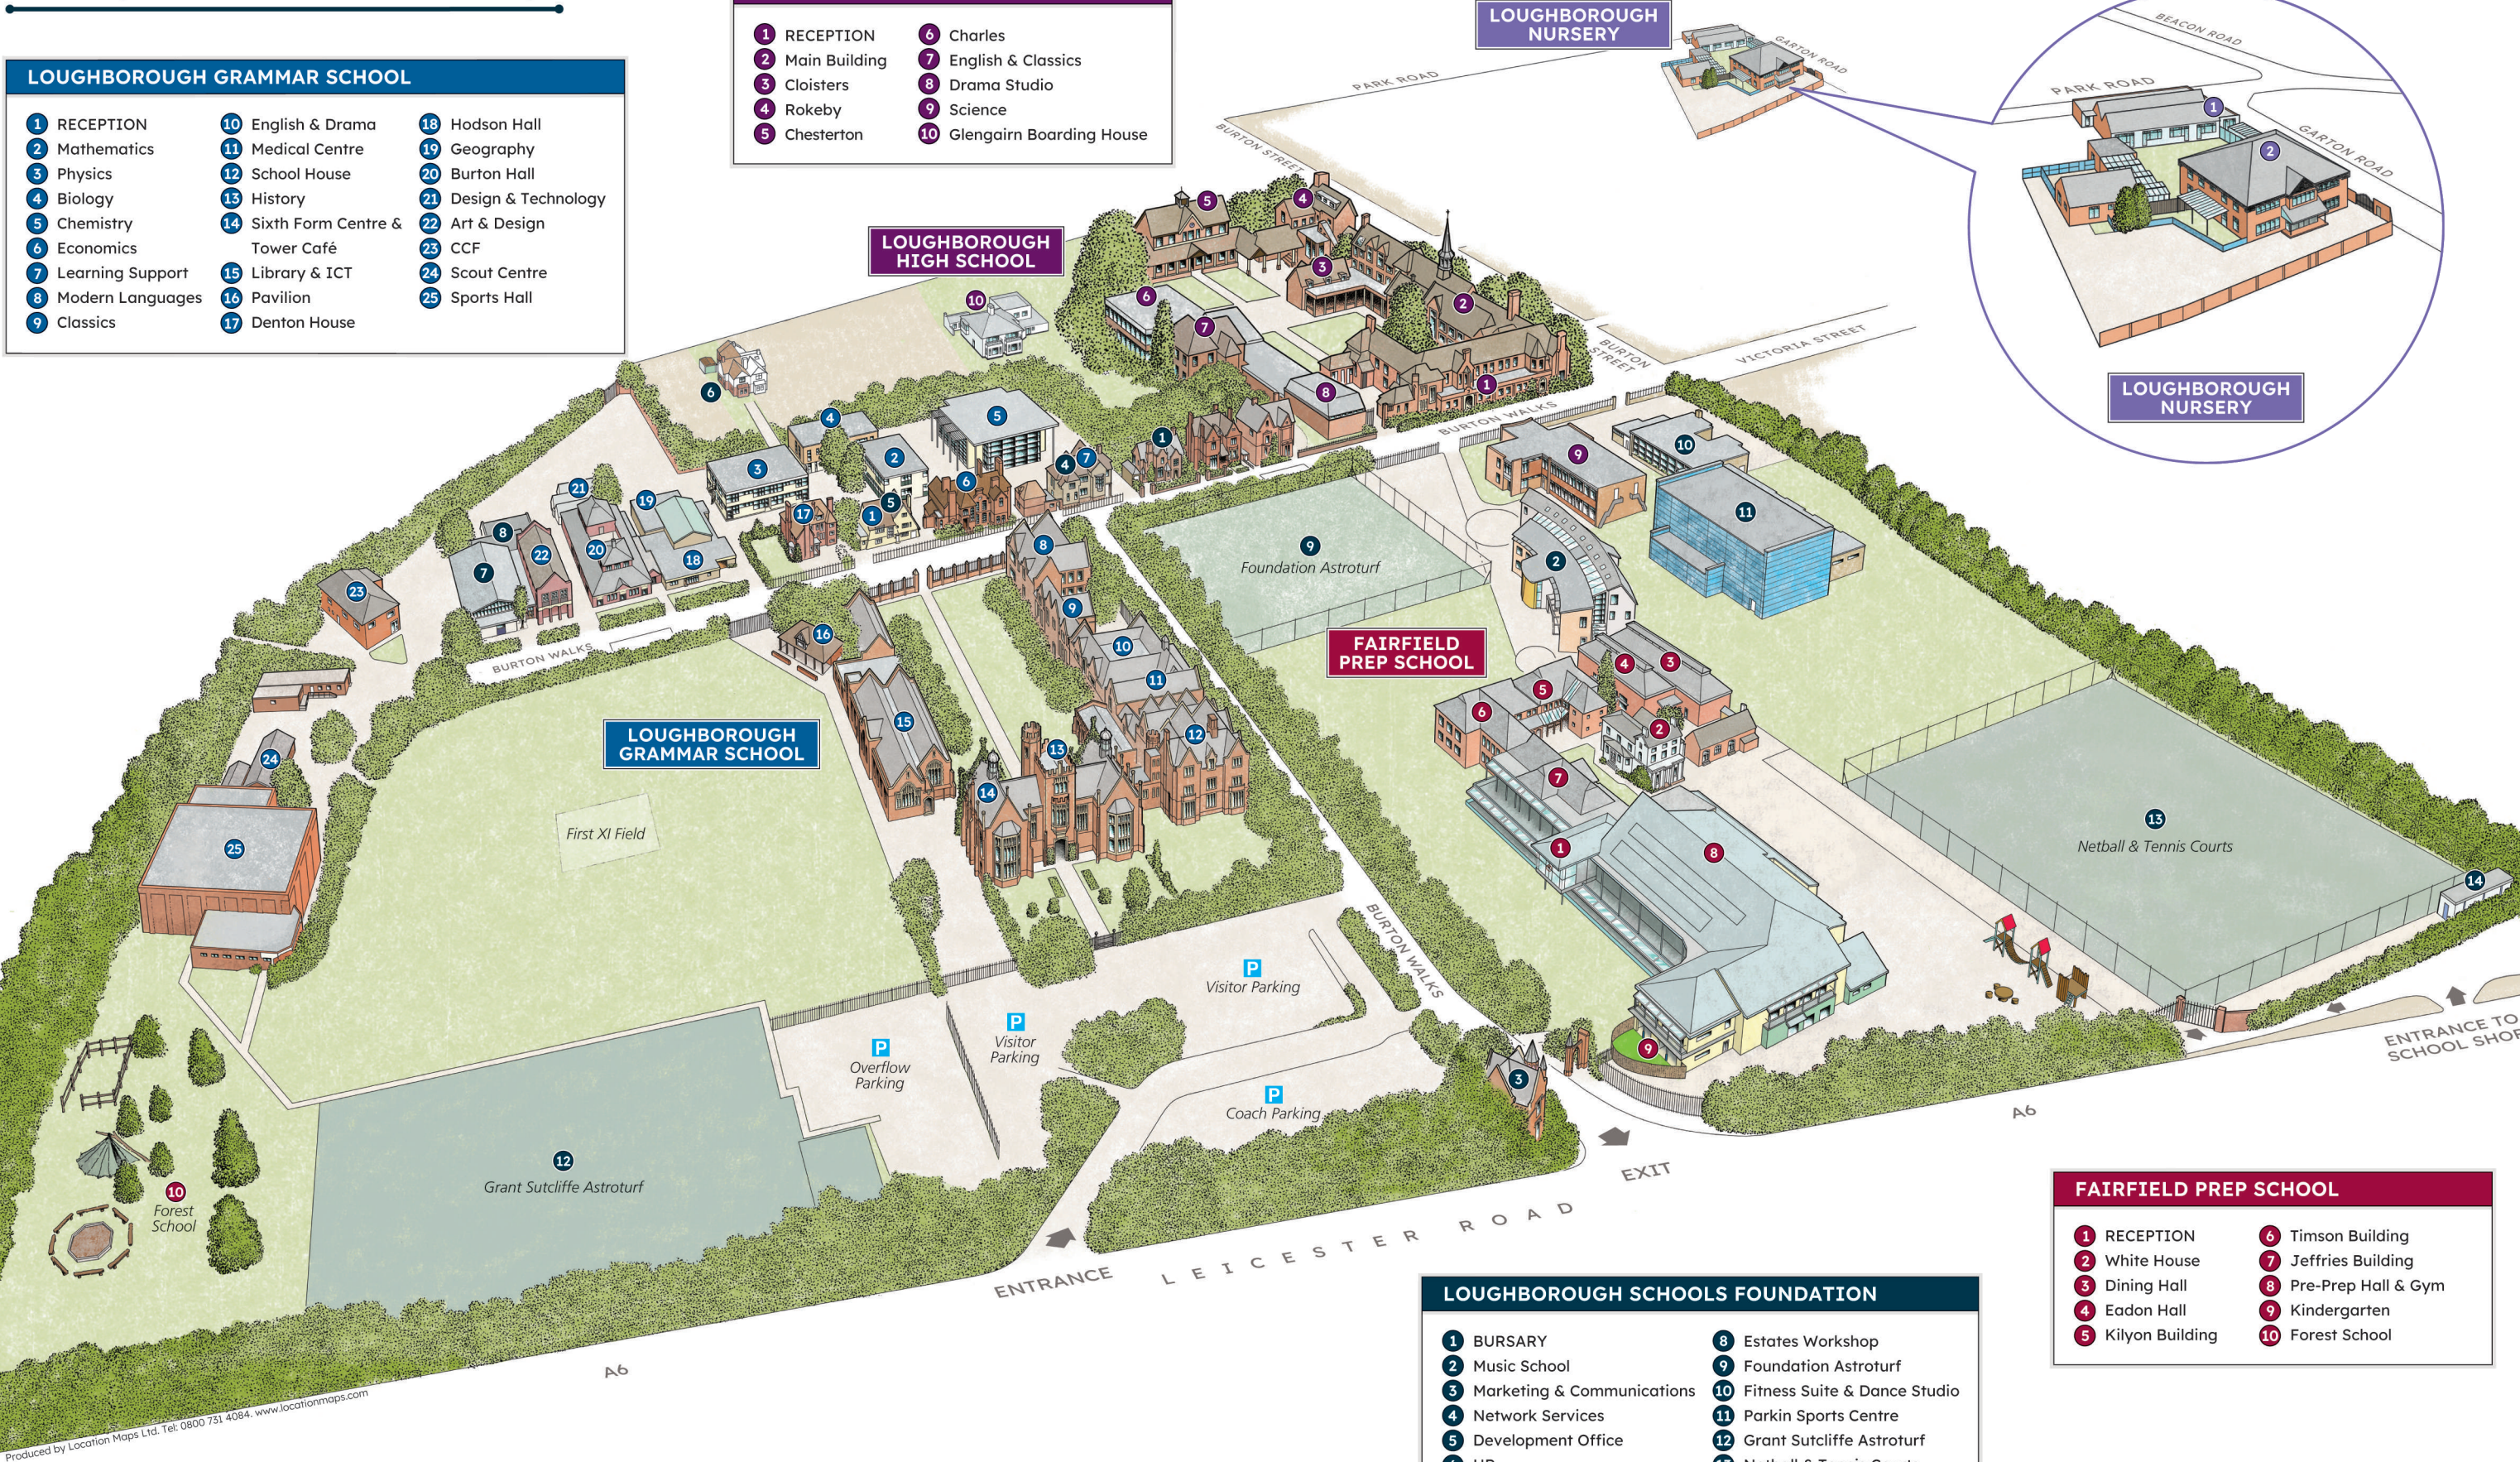

Loughborough Schools Foundation

Nursery • Fairfield • Grammar • High

- LOUGHBOROUGH GRAMMAR SCHOOL**
- | | | |
|--------------------|-----------------------------------|------------------------|
| 1 RECEPTION | 10 English & Drama | 18 Hodson Hall |
| 2 Mathematics | 11 Medical Centre | 19 Geography |
| 3 Physics | 12 School House | 20 Burton Hall |
| 4 Biology | 13 History | 21 Design & Technology |
| 5 Chemistry | 14 Sixth Form Centre & Tower Café | 22 Art & Design |
| 6 Economics | 15 Library & ICT | 23 CCF |
| 7 Learning Support | 16 Pavilion | 24 Scout Centre |
| 8 Modern Languages | 17 Denton House | 25 Sports Hall |
| 9 Classics | | |

- LOUGHBOROUGH HIGH SCHOOL**
- | | |
|-----------------|-----------------------------|
| 1 RECEPTION | 6 Charles |
| 2 Main Building | 7 English & Classics |
| 3 Cloisters | 8 Drama Studio |
| 4 Rokeby | 9 Science |
| 5 Chesterton | 10 Glengairn Boarding House |

- LOUGHBOROUGH NURSERY**
- | | |
|-------------|-----------------|
| 1 RECEPTION | 2 Library & ICT |
|-------------|-----------------|

- LOUGHBOROUGH SCHOOLS FOUNDATION**
- | | |
|------------------------------|---------------------------------|
| 1 BURSARY | 8 Estates Workshop |
| 2 Music School | 9 Foundation Astroturf |
| 3 Marketing & Communications | 10 Fitness Suite & Dance Studio |
| 4 Network Services | 11 Parkin Sports Centre |
| 5 Development Office | 12 Grant Sutcliffe Astroturf |
| 6 HR | 13 Netball & Tennis Courts |
| 7 Swimming Pool | 14 LSF Uniform Shop |

Produced by Location Maps Ltd. Tel: 0800 751 4084. www.locationmaps.com

LOUGHBOROUGH SCHOOLS FOUNDATION PLAYING FIELDS (QUORN LE12 8AJ)